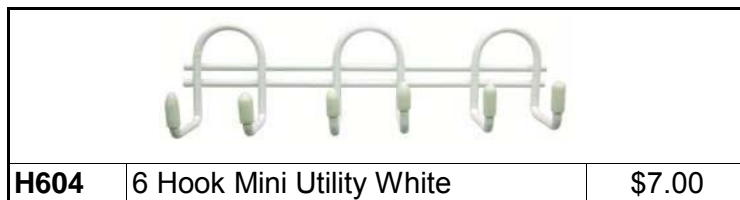

Hooks

Stock # Description Price