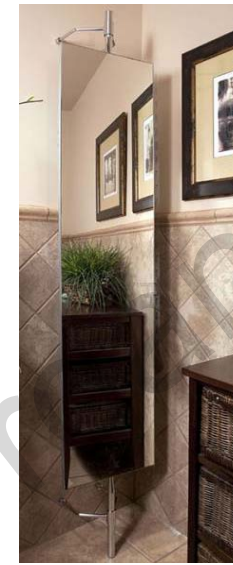

## Safes

	Stock #	Description	Size W x D x H	Price
	SF101	Small Safe (electronic lock with key) (1 hr Fire protection) 92 lbs	16.7" x 15.3" x 13.5"	\$824.00
	SF102	Home and Office Fire Safe (with both key and code) (1 hr Fire protection) 51 lbs	15.4" x 12.6" x 11.7"	\$510.00
	SF103	Fire and Burglary Safe glass re-locker protects against drill attacks  2 hour fire protection 2 combination lock or electronic lock	17.7" x 20.5" x 17.7"	\$1,376.00
	SF104	Small Digital Safe Key of Keypad Entry with Wrong Code lock-out function  Mount to wall or flat surface	6-3/4" x 9" x 6-3/4"	\$75.00
	SF105	Medium Digital Safe Hidden Lock with two keys, Concealed, Tamper-proof hinges Floor or Wall mount Solid Steel construction: 9 gauge plate housing, 5 gauge door	13-3/4" x 11" x 9-7/8"	\$210.00

## Ironing Boards and Mirrors

**12C Wall Inserted**

**12U Unit Mounted**

**12W Wall Mounted**

**12P for 16"W Drawer Pull-Out**

**Floor Mounted Mirror**

**12M Unit Mounted Mirror**

**12S Pull-Out and Swivel**